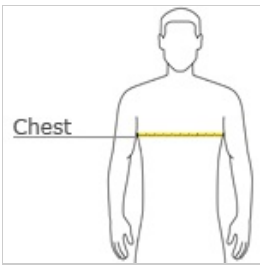

### HOW TO MEASURE

#### CHEST

With arms down at sides, measure around the upper body, under arms and over the fullest part of the chest.

### SIZE CHART

	XS	S	M	L	XL
Size	4	6/8	10/12	14/16	18/20
Chest	25-26	26-28	28-30	30-32	32-35